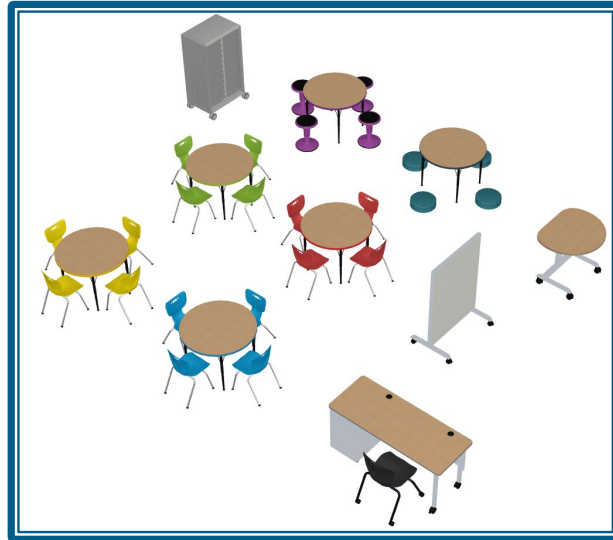

Early Learning Classroom Environment Includes:

Model #	Image	Description	Qty.
50960-PURPLE		Hierarchy Grow Stool (Short), Purple	4
53314-1-XXXX-PL		Hierarchy 4-Leg Chair, No Arms, 14 Inch, Platinum Frame (4) Red (HRED), (4) Yellow (HYLW), (4) Green (HGRN), (4) Blue (HBLU)	16
54318-1-XXXX-NA-CH-XC		Hierarchy 4-Leg Caster Chair, No Arms, 18 Inch, Platinum Frame, Hard or Soft Caster (1) Black (HBLK)	1
84425-WHITE		Hierarchy Grow and Roll Mobile Glass Board, White	1
90527-N-XXXX-XX		Activity Table, 36" Round, 21-30" Adjustable Height Legs, 36"W x 36"D	6
89492		Activity Youth Height Leg Insert (Lowers Leg Height to 15-24")	1
91198-XXXX-XX		Avid Podium, 43-49"H x 19.8"W x 20.8"D	1
91775-XXXX-XX		Avid Single Pedestal Desk, 24"D x 60"W x 29.8"H	1
97R105-VX		Dot Rocking Stool (15" Diameter) - Xtra Low (5")	4
C2A1X1A1F0		Compass Cabinet, Midi H3, 53.6"H x 28.4"W x 19.2"D, Standard Back Panel, Standard Side Panel, (24) 3" Totes, Casters, Handles on Top	1

Color choices available upon request. Design based on 900 square foot classroom.